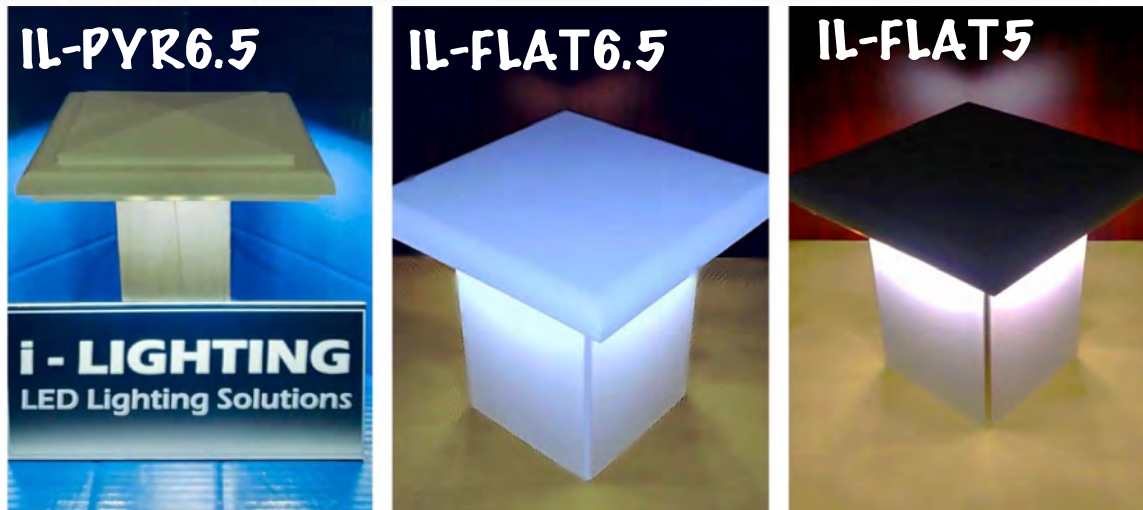

LANDSCAPE LIGHTING / ACCESSORY BLOW OUT SALE ITEMS

ITEM	PART #	DESCRIPTION	REGULAR PRICE	QTY ON HAND	SALE PRICE
	PL-BNZ-01	BRASS POST LIGHT. RUSTIC BRONZE FINISH. LED: CREE. LUMENS 105.	\$ 35.00	162	\$ 10.00
	PTH-AL-02	ALUMINUM PATH LIGHT in TEXTURED BLACK FINISH, w/3 FT WIRE LEAD & ABS STAKE.	\$ 78.75	20	\$ 22.50
	PTH-AL-05	ALUMINUM PATH LIGHT. HAMMERED HAT in TEXTURED BLACK FINISH w/3 FT WIRE LEAD. ABS STAKE.	\$ 78.75	6	\$ 22.50
	PTH-AL-07	ALUMINUM PATH LIGHT in TEXTURED BLACK FINISH w/3 FT WIRE LEAD & ABS STAKE.	\$ 78.75	6	\$ 22.50
	PTH-AL-07B	ALUMINUM PATH LIGHT in TEXTURED BLACK FINISH, w/3 FT WIRE LEAD & ABS STAKE.	\$ 78.75	6	\$ 22.50
	PTH-BL-05	SOLID CAST BRASS PATH LIGHT WITH HAMMERED HAT in ANTIQUE BRASS FINISH w/3 FT WIRE LEAD & ABS STAKE.	\$ 113.75	6	\$ 32.50
	PTH-BL-07	SOLID CAST BRASS PATH LIGHT WITH HEAVY BRASS POST in ANTIQUE BRASS FINISH w/ 3 FT WIRE LEAD & ABS STAKE.	\$ 113.75	3	\$ 32.50
	PTH-BL-07E	SOLID CAST BRASS PATH LIGHT WITH HEAVY BRASS POST in ANTIQUE BRASS FINISH w/3 FT WIRE LEAD & ABS STAKE.	\$ 113.75	3	\$ 32.50
	PTH-BL-11	SOLID CAST BRASS PATH LIGHT WITH HEAVY BRASS POST in ANTIQUE BRASS FINISH w/3 FT WIRE LEAD & ABS STAKE.	\$ 113.75	2	\$ 32.50
	PTH-BL-19	SOLID CAST BRASS UPLIGHT WITH TELESCOPING 360 DEGREE ROTABLE SHROUD, w/3 FT WIRE LEAD & ABS STAKE.	\$ 108.50	5	\$ 31.00
	PTH-RDR-B	ALUMINUM PATH LIGHT in BLACK FINISH. <i>[G4 LAMP SOLD SEPARATELY.]</i> HAT SIZE 8X2 INCH w/3 FT WIRE LEAD & ABS STAKE.	\$ 43.75	103	\$ 12.50

CLEARANCE ITEMS

**** MARKED DOWN 60% FROM ORIGINAL COST! ****

IL-PYR6.5 fits 6.5" post - 50 available @ \$25/ea
** Buy 25, get 25 at 1/2 price! **

IL-FLAT6.5 fits 6.5" post - 17 available @ \$25/ea

***IL-PYR5 fits 5" post - 35 available @ \$25/ea**
**Buy 25, get 10 at 1/2 price! **